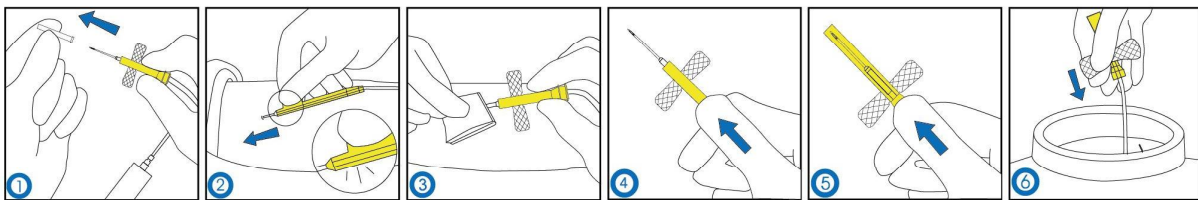

BERPU-CARE®

Safety Scalp Vein Set

- ▶ Exquisite sharp needle for easy puncture and less pain
- ▶ Soft wings for the convenience of fixation
- ▶ Colorful wings for needle size identification
- ▶ Safety shield can be activated to cover the needle immediately against accidental needle stick injury

Code	Dimensions	Color Code
SV2720	0.40x20mm 27Gx3/4"	
SV2620	0.45x20mm 26Gx3/4"	
SV2520	0.50x20mm 25Gx3/4"	
SV2420	0.55x20mm 24Gx3/4"	
SV2320	0.60x20mm 23Gx3/4"	
SV2220	0.70x20mm 22Gx3/4"	
SV2120	0.80x20mm 21Gx3/4"	
SV2020	0.90x20mm 20Gx3/4"	
SV1920	1.10x20mm 19Gx3/4"	
SV1820	1.20x20mm 18Gx3/4"	

Scalp Vein Set

- ▶ Self-made exquisite designed needle, sharp and easy puncture
- ▶ Soft wings for the convenience of fixation
- ▶ Color-coded wings for easy gauge identification
- ▶ Tube length can be customized made